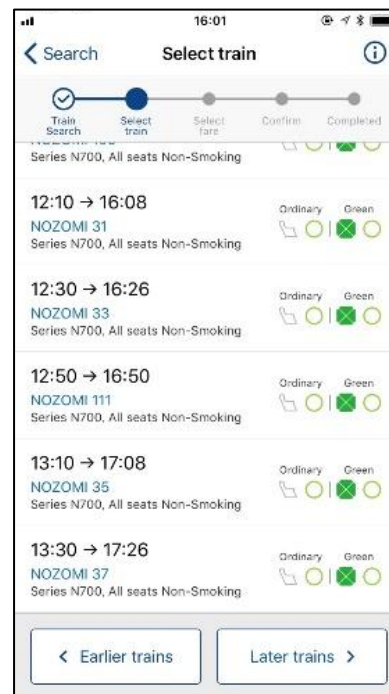

\*To download the app, please make sure your registered app store country/region and the app store country where the app is available for download are identical

## 2. Register

Register your credit card and other details to immediately start using this service.

Credit  
Card

※Your purchase (payment) will be completed with your registered credit card.

### 3. Reserve your seat and purchase the ticket

- Seats may be booked and tickets purchased one month in advance and up to 4 minutes before departure.
- Family or group travel? Book up to six people at once.
- No need to check timetables. Simply select a departure or arrival time to choose your train.
- Want a seat with a view of Mt. Fuji? Find the seat you want on the seat map.