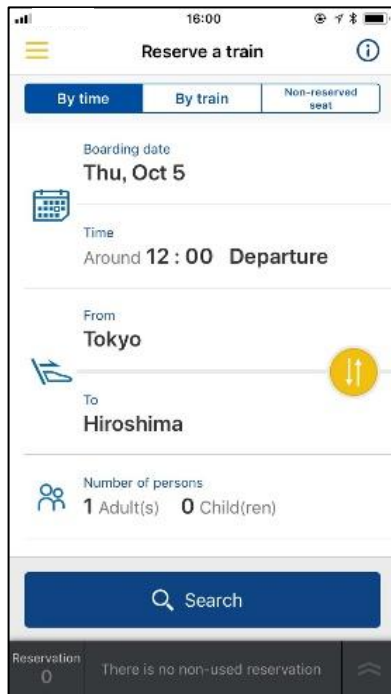

\*To download the app, please make sure your registered app store country/region and the app store country where the app is available for download are identical

## 2. Register

Register your credit card and other details to immediately start using this service.

Credit  
Card

※Your purchase (payment) will be completed with your registered credit card.

### 3. Reserve your seat and purchase the ticket

- Seats may be booked and tickets purchased one month in advance and up to 4 minutes before departure.
- Family or group travel? Book up to six people at once.
- No need to check timetables. Simply select a departure or arrival time to choose your train.
- Want a seat with a view of Mt. Fuji? Find the seat you want on the seat map.