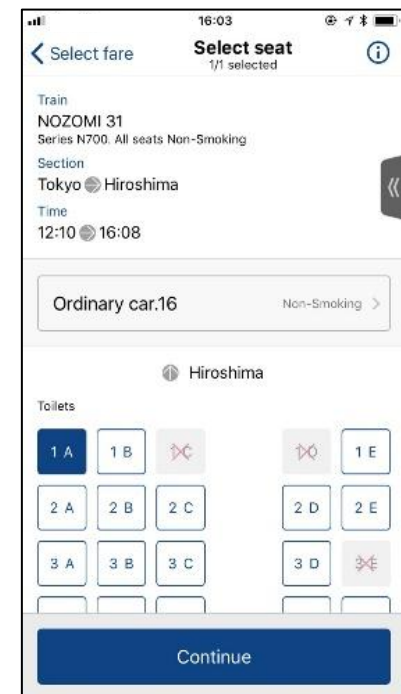

### 3. Reserve your seat and purchase the ticket

- Seats may be booked and tickets purchased one month in advance and up to 4 minutes before departure.
- Family or group travel? Book up to six people at once.
- No need to check timetables. Simply select a departure or arrival time to choose your train.
- Want a seat with a view of Mt. Fuji? Find the seat you want on the seat map.